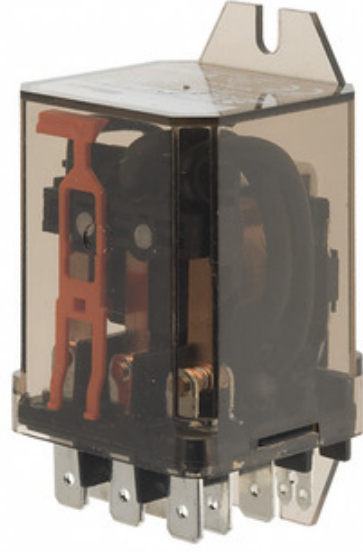

## RM805012

Gawo la Nambala:  
 Wopanga / Chinthu:  
 Mafotokozedwe Akatundu  
 Datasheets:  
 Mkhaliidwe wa RoHS  
 Zolembe  
 Chombo Chochokera  
 Njira Yopereker

RM805012  
 Agastat Relays / TE Connectivity  
 RELAY GEN PURPOSE DPDT 25A 12V  
 RM805012.pdf  
 Ili ndi zoyenera kutsogolo / RoHS  
 6235 pcs stock  
 Hong Kong  
 DHL/Fedex/TNT/UPS/EMS

### Mafofokozedwe a RM805012

GAWO LA NAMBALA	RM805012
WOPANGA	Agastat Relays / TE Connectivity
KUFOTOKOZERA	RELAY GEN PURPOSE DPDT 25A 12V
MKHALIDWE WOPANDA UFULU / MKHALIDWE WA ROHS	Ili ndi zoyenera kutsogolo / RoHS
CHIWERENGERO CHIPEZEKA	6235 pcs
TSAMBA LAZAMBIRI	RM805012.pdf
SINTHANI VOLTAGE (MAX)	9 VDC
TEMBENZANI OFF VOLTAGE (MIN)	1.2 VDC
NJIRA YOTHETSER	Quick Connect - 0.250" (6.3mm)
KUSINTHA VOLTAGE	400VAC - Max
MNDANDANDA	RM, SCHRACK
NTHAWI YOTULUTSIDWA	10ms
MTUNDU WOSAKANIZA	General Purpose
KUPAKA	Bulk
MAINA ENA	2-1393844-6 PB931
KUTENTHA KWAMBIRI	-45°C ~ 65°C
NTHAWI YOGWIRA NTCHITO	15ms
MTUNDU WOKWERA	Chassis Mount
MPHUNO YOPANDA CHISOKONEZO (MSL)	1 (Unlimited)
MKHALIDWE WOPANDA UFULU / MKHALIDWE WA ROHS	Contains lead / RoHS Compliant
MAWONEKEDWE	Mechanical Indicator
KUFOTOKOZEDWA KWAMBIRI	General Purpose Relay DPDT (2 Form C) 12VDC Coil Chassis Mount
ZOTSATIRA ZOTHANDIZIRA (PANO)	25A
ZINTHU ZOTHANDIZIRA	Silver Cadmium Oxide (AgCdO)
FOMU YOTHANDIZIRA	DPDT (2 Form C)
KOLIYUMU VOLTAGE	12VDC
MTUNDU WA COIL	Non Latching
KUSAKANIKIRANA KWA COIL	110 Ohms
MPHAMVU YAMAGETSI	1.3 W
CHOPHIKA PAKALI PANO	109mA