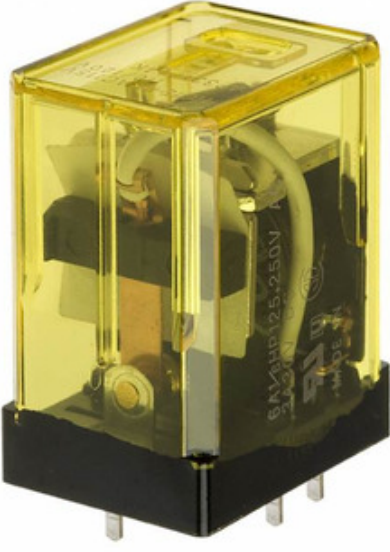

Panasonic

Panasonic

HC1E-HP-AC24V

Gawo la Nambala:
 Wopanga / Chinthu:
 Mafotokozedwe Akatundu
 Datasheets:
 Mkhaliidwe wa RoHS
 Zolemba
 Chombo Chochokera
 Njira Yoperekerana

HC1E-HP-AC24V
 Panasonic
 RELAY GEN PURPOSE SPDT 5A 24V
 HC1E-HP-AC24V.pdf
 Kutsogolera / RoHS Kumvera
 3668 pcs stock
 Hong Kong
 DHL/Fedex/TNT/UPS/EMS

Chithunzi chingakhale choyimira. Onani ndondomeko zogwiritsira ntchito mankhwala.

PEMPHO LA QUOTATION

Mafofotokozedwe a HC1E-HP-AC24V

GAWO LA NAMBALA	HC1E-HP-AC24V
WOPANGA	Panasonic
KUFOTOKOZERA	RELAY GEN PURPOSE SPDT 5A 24V
MKHALIDWE WOPANDA UFULU / MKHALIDWE WA ROHS	Kutsogolera / RoHS Kumvera
CHIWERENGERO CHIPEZEKA	3668 pcs
TSAMBA LAZAMBIRI	HC1E-HP-AC24V.pdf
SINTHANI VOLTAGE (MAX)	19.2 VAC
TEMBENZANI OFF VOLTAGE (MIN)	7.2 VAC
NJIRA YOTHETSERA	PC Pin
KUSINTHA VOLTAGE	250VAC - Max
MNDANDANDA	HCE
NTHAWI YOTULUTSIDWA	10ms
MTUNDU WOSAKANIZA	General Purpose
KUPAKA	Bulk
KUTENTHA KWAMBIRI	-40°C ~ 60°C
NTHAWI YOGWIRA NTCHITO	10ms
MTUNDU WOKWERA	Through Hole
MKHALIDWE WOPANDA UFULU / MKHALIDWE WA ROHS	Lead free / RoHS Compliant
MAWONEKEDWE	Sealed - Amber
KUFOTOKOZEDWA KWAMBIRI	General Purpose Relay SPDT (1 Form C) 24VAC Coil Through Hole
ZOTSATIRA ZOTHANDIZIRA (PANO)	5A
ZINTHU ZOTHANDIZIRA	Silver Alloy
FOMU YOTHANDIZIRA	SPDT (1 Form C)
KOLIYUMU VOLTAGE	24VAC
MTUNDU WA COIL	Non Latching
MPHAMVU YAMAGETSI	1.2 VA
CHOPHIKA PAKALI PANO	50.0mA